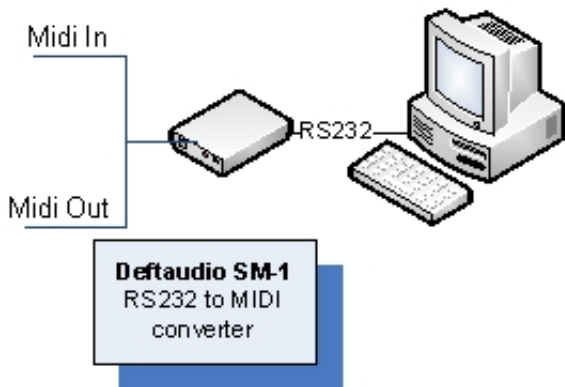

SM-1 Serail Midi Converter

Ἐᾶὀᾶῖᾶ : ἰῖῖῖ ἔῖῖὀὀῖῖῖᾶὀὀ

Published by [Deftaudio](http://www.deftaudio.ru) on 2007/7/19

Ὀῖὀὀῖῖὀᾶῖ SM-1 ἔῖῖῖῖῖῖὀᾶὀῖ ᾶῖῖ ἰὀᾶῖᾶὀᾶῖᾶῖῖῖ MIDI ᾶ ἔῖὀᾶὀὀᾶῖῖ RS232 ῖῖ ῖῖῖὀῖῖὀῖῖ ἰᾶῖᾶᾶ 38800. Ἀᾶῖ ἰὀῖᾶῖᾶῖῖῖ ὀᾶῖῖᾶὀᾶῖῖ. ῖὀῖ ἰῖᾶᾶὀ ᾶῖὀὀ ἰὀῖῖὀᾶῖῖῖῖῖῖῖ midi ἔῖὀᾶὀὀᾶῖῖ ῖῖ ἰῖᾶῖῖῖῖῖῖῖ ἔῖ COM ἰῖὀὀ, ὀᾶῖ ἔῖ ῖᾶῖῖῖῖῖῖῖῖ ἰῖᾶὀῖῖ ᾶ ἰῖῖὀὀᾶῖῖῖ ᾶᾶῖὀὀᾶῖᾶῖᾶῖὀ ὀᾶὀᾶῖῖῖ ἰᾶ ᾶᾶῖᾶ Bluetooth-RS232 ἔῖῖᾶὀὀᾶὀᾶ.

Ὀῖὀὀῖῖὀᾶῖ ἰᾶῖᾶᾶᾶὀ midi ᾶὀῖᾶῖῖ, midi ᾶῖὀῖᾶῖῖ ἔῖ ἔῖᾶῖῖᾶὀῖῖῖ ᾶῖὀῖᾶῖῖῖῖῖ.

ἰῖὀᾶῖᾶ ἰῖὀᾶῖᾶὀᾶῖῖᾶὀῖ ἰὀ ᾶῖᾶὀᾶᾶῖ ᾶῖῖᾶ ἰῖὀᾶῖῖῖ 9Ἀ.

ἰὀῖᾶὀὀ ἰῖὀὀᾶῖῖῖ ὀᾶὀᾶῖῖῖ ἰᾶ ᾶᾶῖᾶ SM1:

- Ἴὀᾶῖᾶὀὀᾶῖᾶ ἰῖᾶῖῖῖῖῖῖῖ ἔῖ COM ἰῖὀὀ ἔῖῖῖῖῖὀᾶὀᾶ. ἰῖῖᾶῖῖᾶὀ ἰῖῖὀῖῖῖῖῖ midi ἔῖὀᾶὀὀᾶῖῖ 1x1. ἰῖᾶᾶὀὀᾶῖῖ ᾶὀᾶῖᾶὀᾶῖῖῖῖῖ Serial MIDI ἰὀ ἰὀῖῖῖᾶῖᾶὀᾶῖῖῖῖῖ Roland, KORG, Yamaha, Kawai. ἰῖῖ Win98, Win2000, Win NT, WIn XP, MacOS 9.