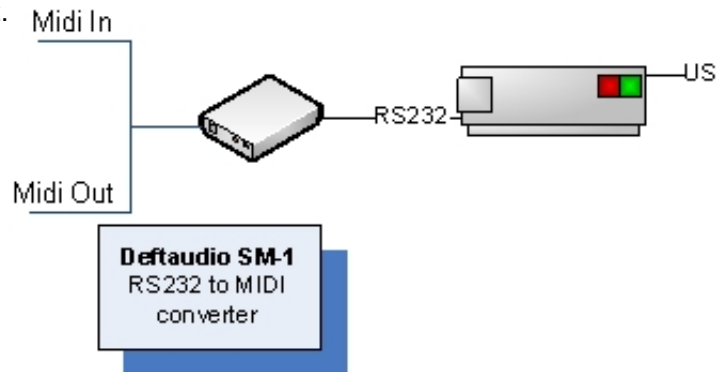

- ἰῖᾶῖῖῖῖῖῖ ἔῖ USB ἰῖὀὀ ῖᾶὀᾶῖ ἰᾶὀᾶὀᾶῖῖῖῖῖ USB-RS232.